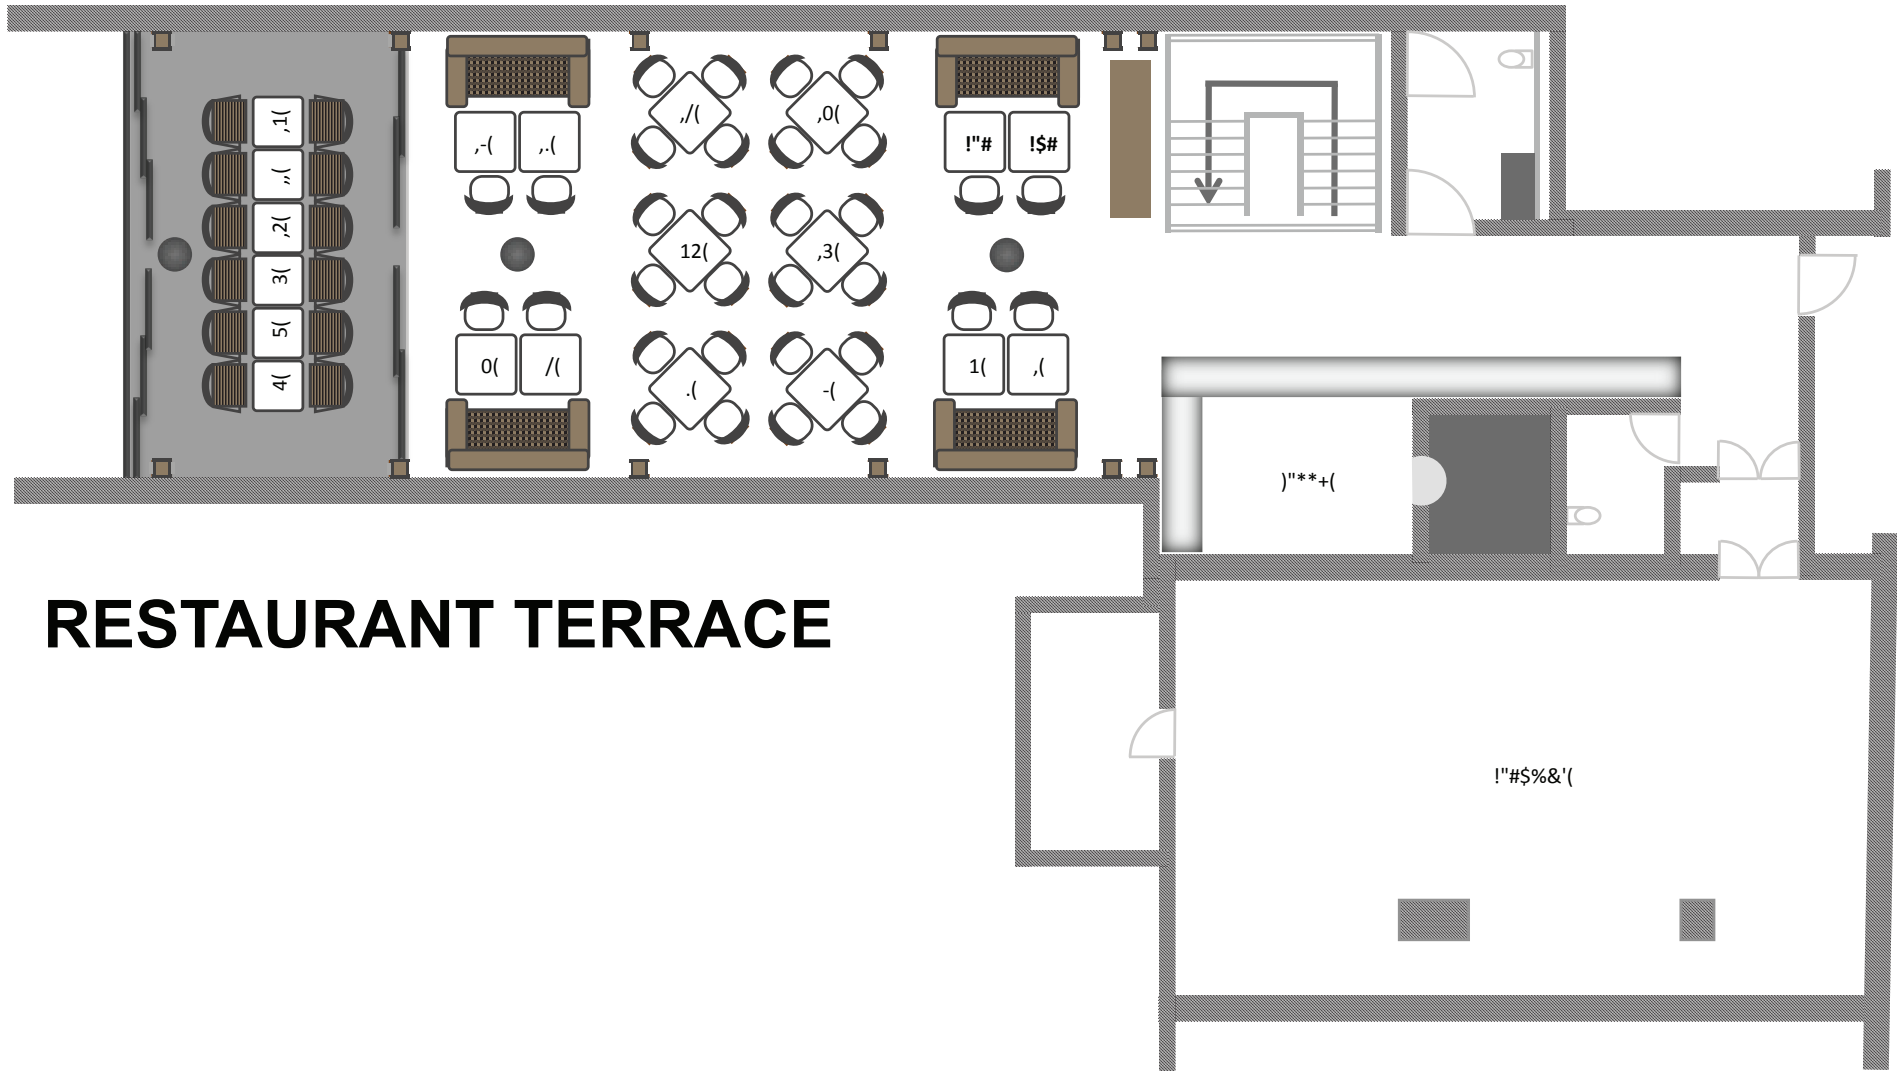

<u>VENUE</u>	<u>DINING</u>	<u>COCKTAILS</u>	<u>AREA</u>
Restaurant Terrace	12 persons	Not Available	19.5 square meters

RESTAURANT TERRACE